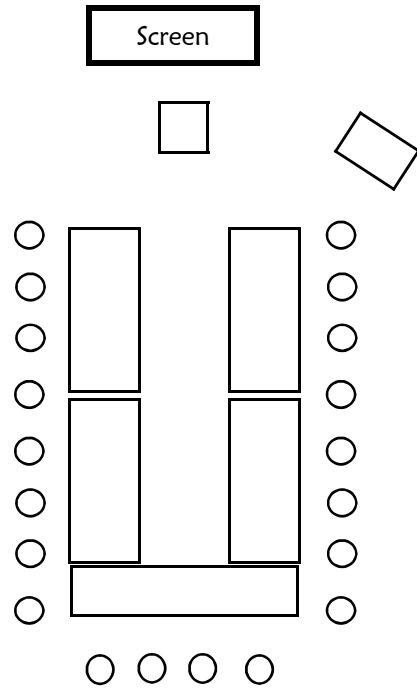

Lewis and Clark Room

Classroom Style: Meeting Capacity 24 people

Refreshments

U Shaped: Meeting Capacity 20 people

Refreshments

Theater Style: Meeting Capacity 45 people

Refreshments

Conference Style (Hollow Square): Meeting Capacity 24 people